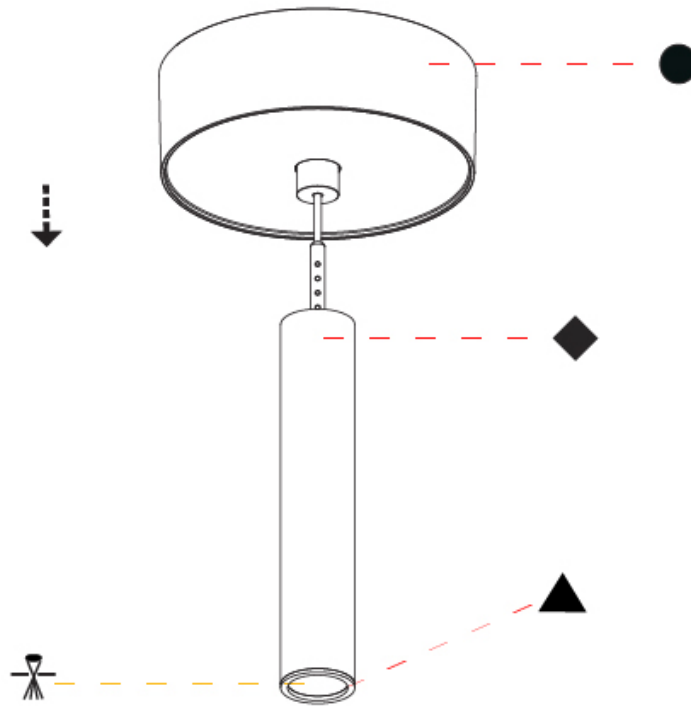

Shape: Cylinder
 Diameter (mm): 28
 Diameter (in): 1 1/8
 Height (mm): 150
 Height (in): 5 7/8
 Max. Overall Height (mm): 2150
 Max. Overall Height (in): 84 3/8
 Light Distribution: Downlight
 Weight (kg): 0.422
 Weight (lbs): 0.93
 Fixture Finish: [SSR / BKV / CWI / CRY / HAB / UFT / ITA / RUA / FTG / MYG / LOD / PUS / FRO / FUP / KIA / POP / BLS / SPG / MEY / GOH / GUM / CHC / COM / ABZ / JAG / OBR / MOS / ROR](#)
 Fixture Material: Aluminum
 Cable Details: [2000mm or 4000mm Black Cable](#)

Shape: Cylinder
 Diameter (mm): 28
 Diameter (in): 1 1/8
 Height (mm): 150
 Height (in): 11 13/16
 Max. Overall Height (mm): 2150
 Max. Overall Height (in): 84 5/8
 Light Distribution: Downlight
 Weight (kg): 0.422
 Weight (lbs): 0.93
 Diffuser: Shine Ring - Opal / Yellow / Orange / Red / Blue / Green
 Fixture Finish: SSR / BKV / CWI / CRY / HAB / UFT / ITA / RUA / FTG / MYG / LOD / PUS / FRO / FUP / KIA / POP / BLS / SPG / MEY / GOH / GUM / CHC / COM / ABZ / JAG / OBR / MOS / ROR
 Fixture Material: Aluminum
 Cable Details: 2000mm or 4000mm Cable - Color 01 to 10

OPTICAL

Optic°: 24 / 32 / 58

RATINGS AND CERTIFICATIONS

Certified By: Certified for North American Standards
 IP rating: IP20

HANGOVER PLUG SHINE MONOPOINT SURFACE CANOPY SUSPENSION

A30847-

PROJECT
TYPE
SPECIFIER
QUANTITY
DATE